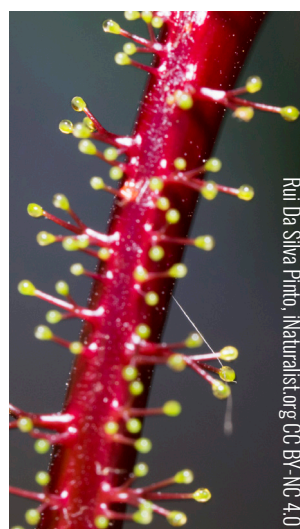

Jatropha gossypifolia L.

bellyache bush, black physicnut

FAMILY
ORIGIN

Euphorbiaceae
tropical Americas

USEFUL
LINKS

CABI Invasive Species Compendium
Weeds of Australia
Wikipedia